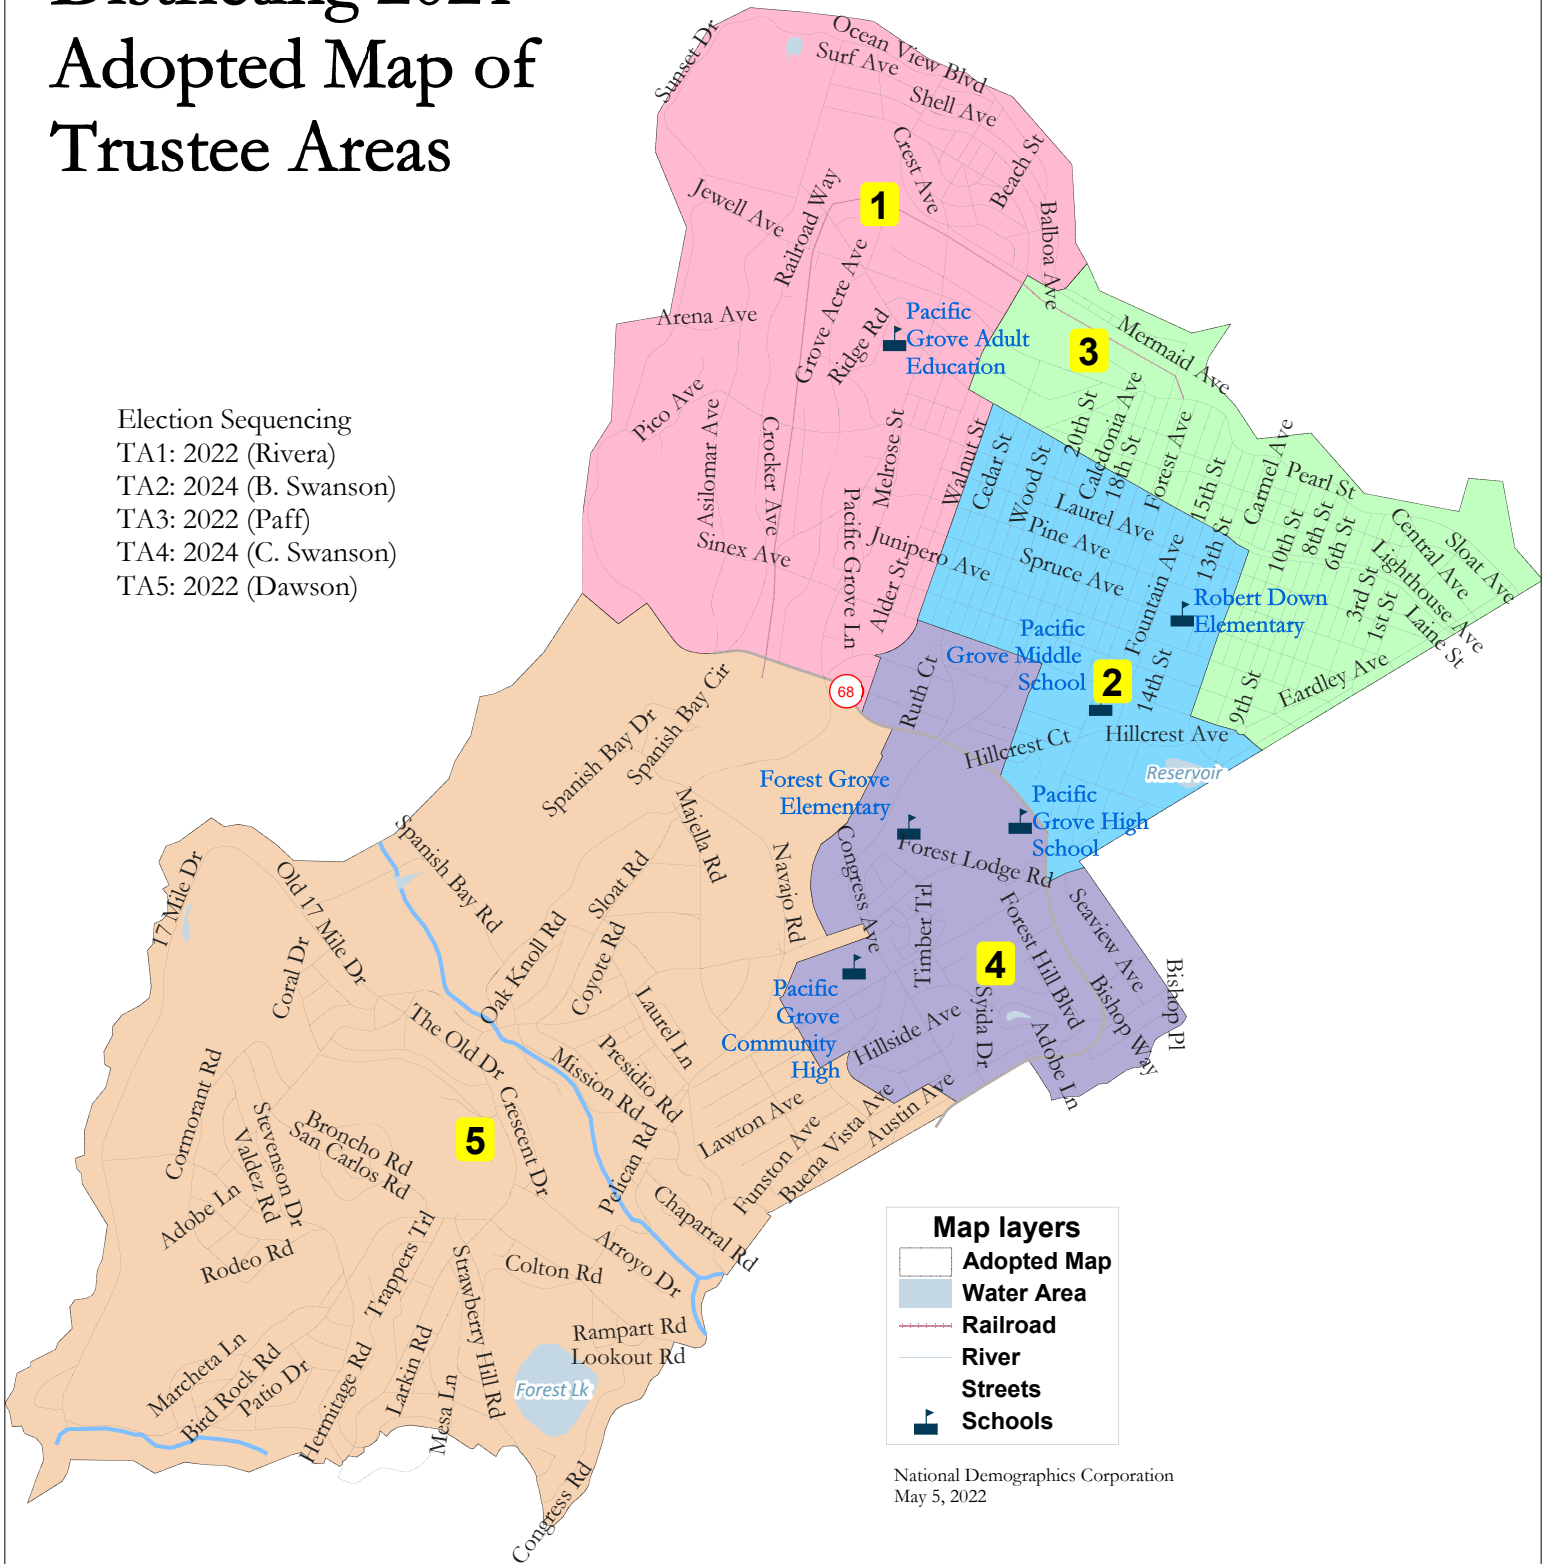

Pacific Grove USD Districting 2021 Adopted Map of Trustee Areas

Election Sequencing
 TA1: 2022 (Rivera)
 TA2: 2024 (B. Swanson)
 TA3: 2022 (Paff)
 TA4: 2024 (C. Swanson)
 TA5: 2022 (Dawson)

National Demographics Corporation
 May 5, 2022